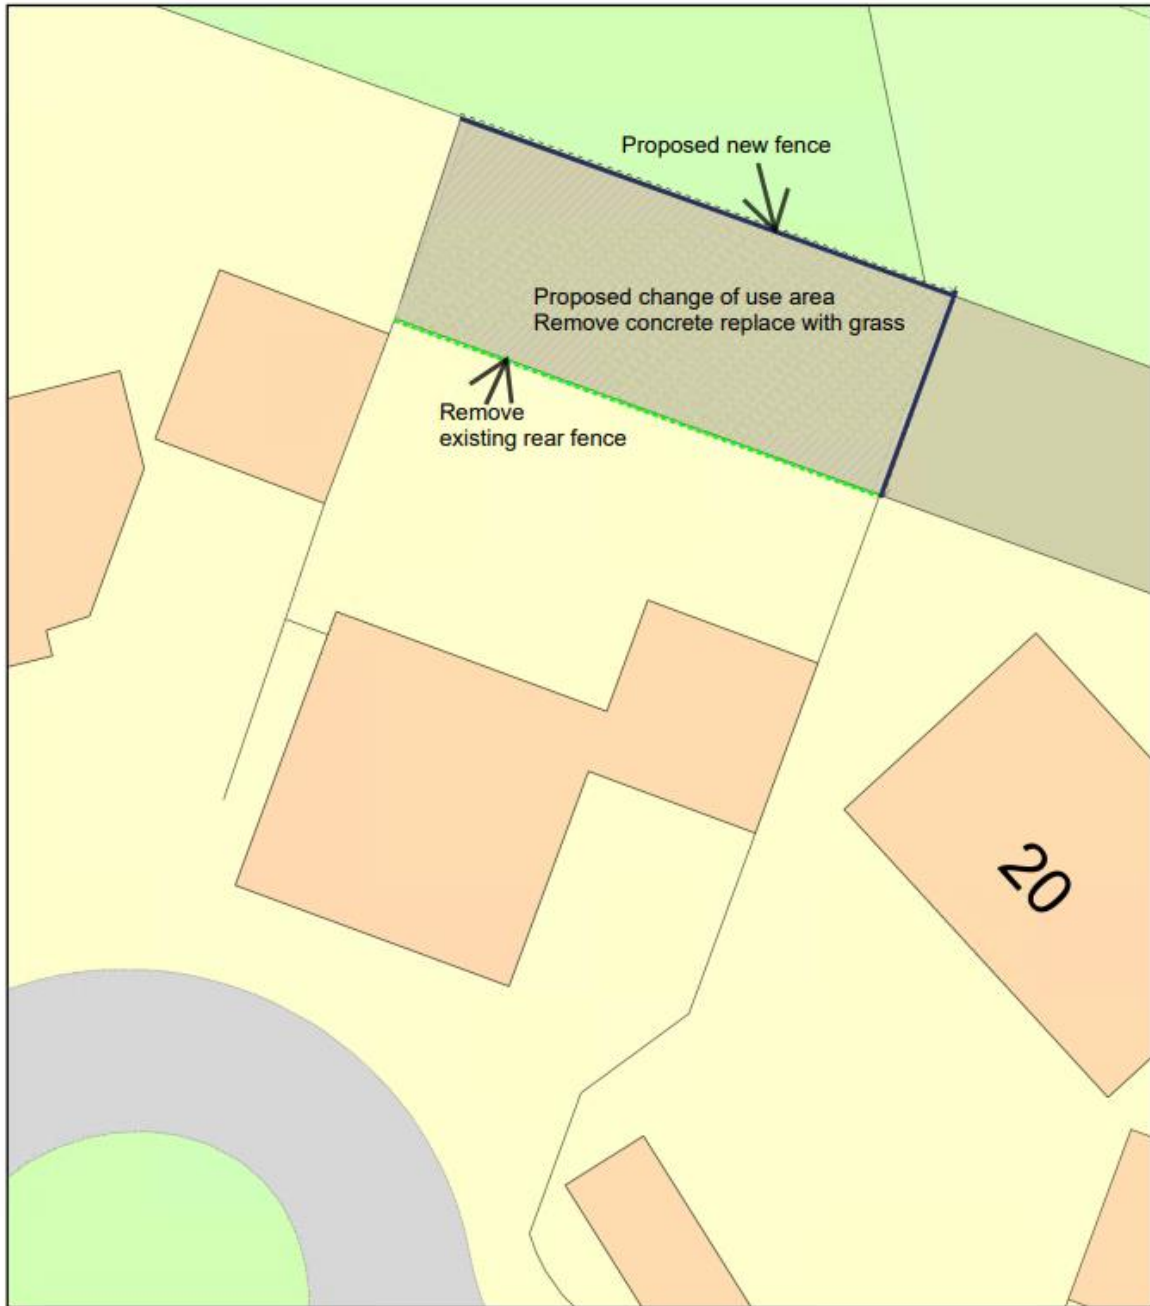

23/1178/FFU – LAND TO THE REAR OF 19 CROFTERS CLOSE, DEEPCUT, CAMBERLEY

Location Plan

Plan Produced for: 19 Crofters Close

Proposed site plan

Plan Produced for: 19 Crofters Close

Historic photo – road prior to redevelopment of Dettingen Alma barracks into Dettingen Park Estate (1995)

Link road north of barracks 1995

Recent site photo – comparative view

Recent site photo – looking through the site from the east

Recent site photo – from the rear showing the existing rear close boarded fence

Recent site photo - from the rear showing adjacent extended gardens

Proposed fence elevations

Recent site photo – showing redevelopment at rear of site